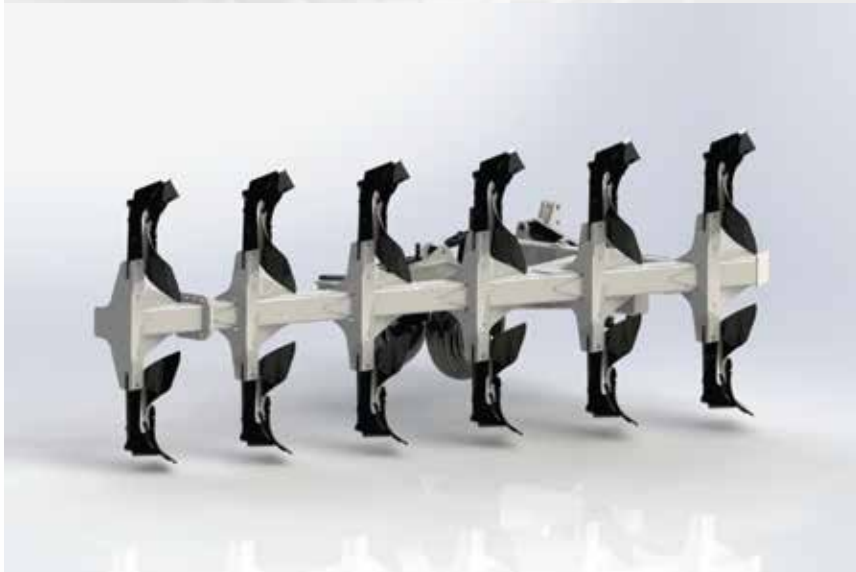

WILCOX PLOWS - "Legendary!"

**ONLY
from
WILCOX**

WILCOX HD PLOW

PULL TYPE, 3 PT. PLOWS

- * **THE RUGGED PLOW CAPABLE OF INCREASED DEPTHS IN THE TOUGHEST SOILS.**
- * **GENEROUS CLEARANCE FOR OPERATION IN HIGH CROP RESIDUE.**

HP REQUIRED
30-70 hp/bottom
DEPTH RANGE
10"-20" / 20 cm-50 cm
SPEED RANGE
3-6 mph / 4.8-9.6 kph

ADVANCED AG TILLAGE SOLUTIONS SINCE 1973

14180 Highway 160, PO Box 70 Walnut Grove, CA 95690
(916) 776-1784 FAX: (916) 776-1602 www.wilcoxap.com